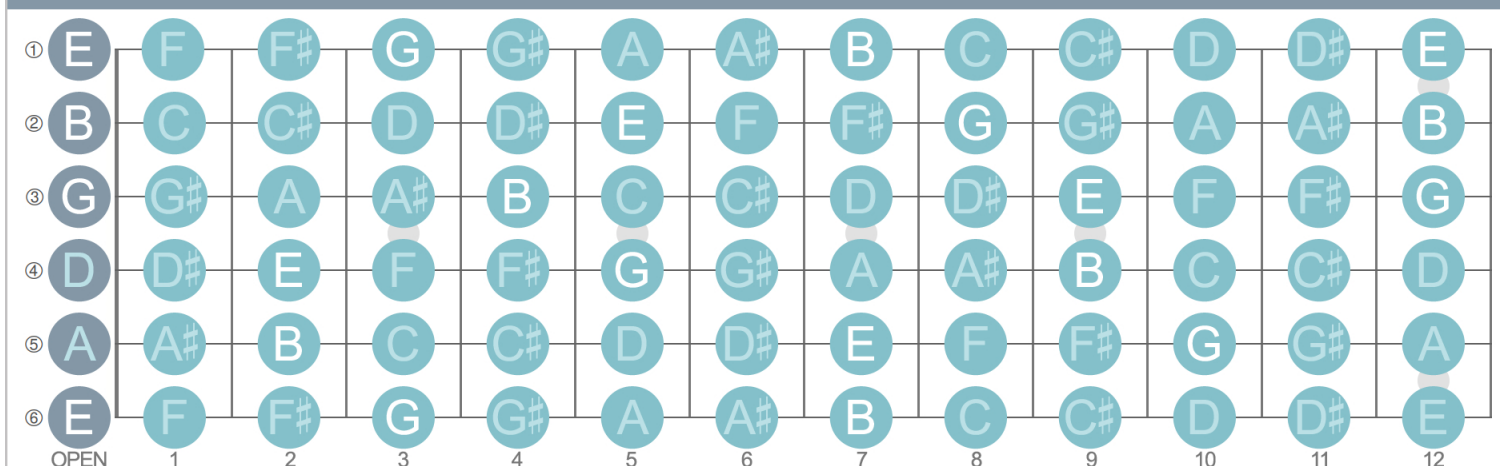

Notes

The first diagram presents E note locations on the frets 1 to 12 including the open strings. All E notes are highlighted in white color.

Major chord notes

The second diagram presents E major chord notes in three-string groups.

E (root)
G# (3rd)
B (5th)

Minor chord notes

The third diagram presents E minor chord notes in three-string groups.

E (root)
G (3rd)
B (5th)

Fretboard with E notes

Fretboard with E major chord notes

Fretboard with E minor chord notes