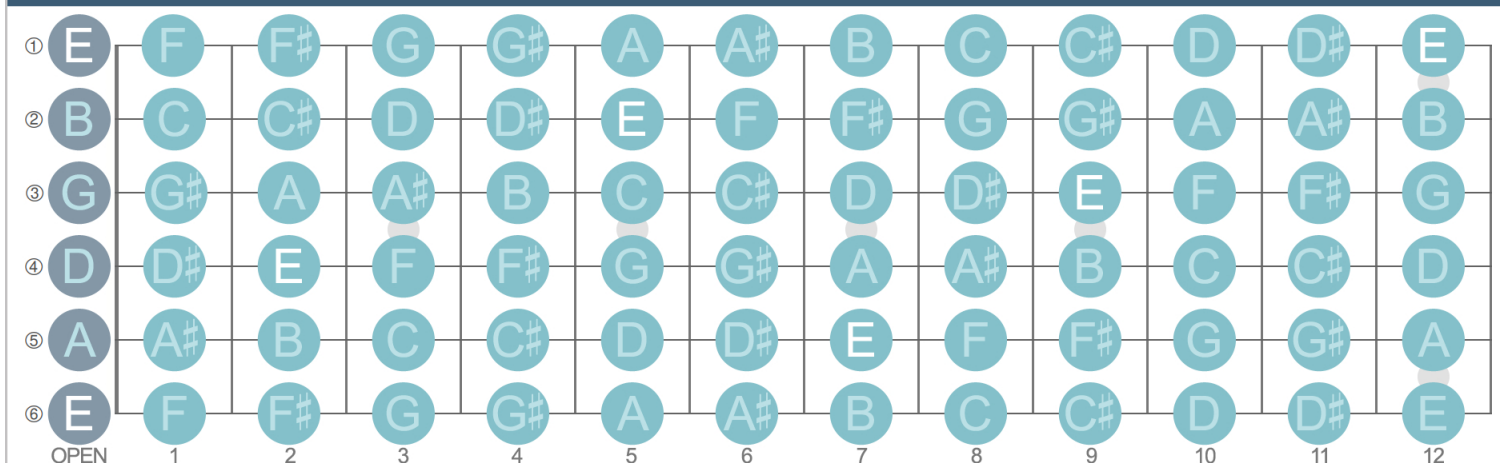

Notes

The first diagram presents E note locations on the frets 1 to 12 including the open strings. All E notes are highlighted in white color.

Major chord notes

The second diagram presents E major chord notes in three-string groups.

E (root)
G# (3rd)
B (5th)

Minor chord notes

The third diagram presents E minor chord notes in three-string groups.

E (root)
G (3rd)
B (5th)

Fretboard with E notes

Fretboard with E major chord notes

Fretboard with E minor chord notes