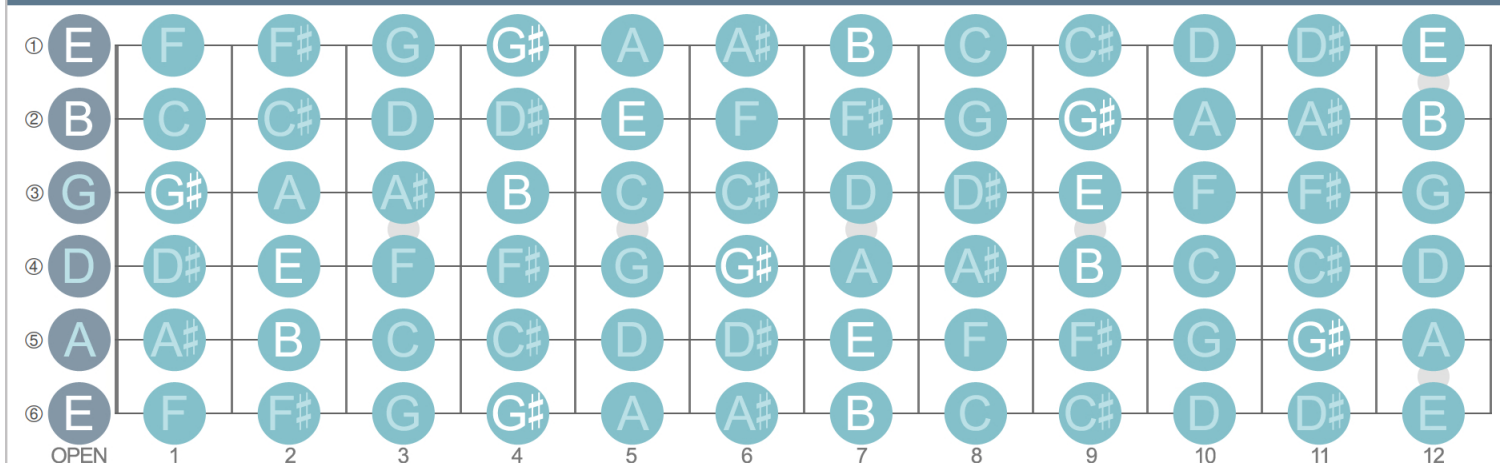

Notes

The first diagram presents E note locations on the frets 1 to 12 including the open strings. All E notes are highlighted in white color.

Major chord notes

The second diagram presents E major chord notes in three-string groups.

E (root)
G# (3rd)
B (5th)

Minor chord notes

The third diagram presents E minor chord notes in three-string groups.

E (root)
G (3rd)
B (5th)

Fretboard with E notes

Fretboard with E major chord notes

Fretboard with E minor chord notes